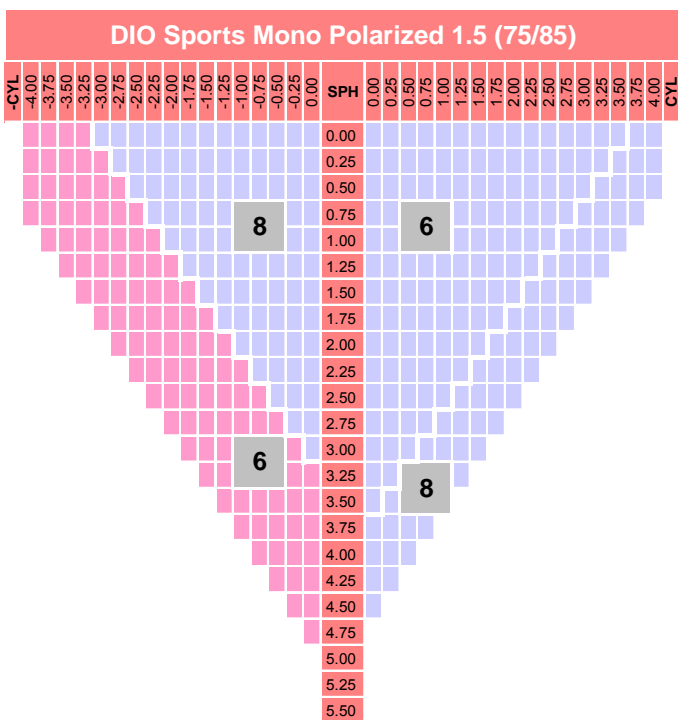

DIO Sports Mono Polarized 1.5

Specification

Material	CR39	UV cut off (nm)	350
Refractive Index	1.498	Base curve	6/8BC
Gravity	1.32	Max Diameters (mm)	75
Abbe Value	58	Color	Grey/Brown

Lens Features

- Spherical SV freeform design
- As-worn prescription optimization with 0.01D
- A precise spherical SV high curve lens
- Multi AR coating with EMI

Power Chart

75R

Unsurfaced Area

Decentration = 10mm

Index = 1.530

Lens Marking Layout

Add-on Features

- Precal
- Remote Edging
- Special thickness
- Rx compensation
- Decentration
- Hi cylinder (4-6)
- Prism ($\leq 4 \Delta$)
- Mirror coating