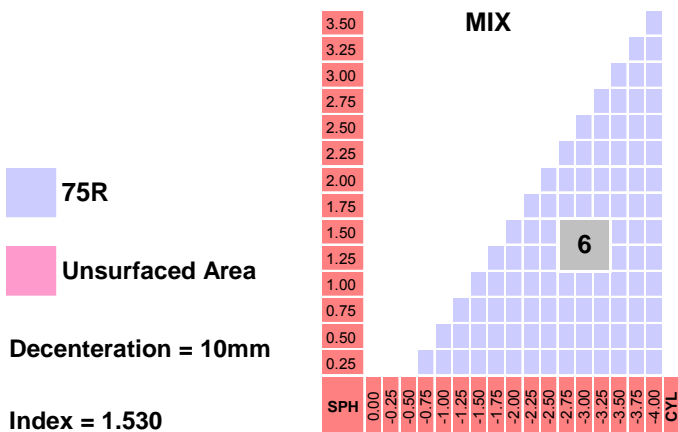

DIO Sports Mono Polarized 1.5

Specification

Material	CR39	UV cut off (nm)	350
Refractive Index	1.498	Base curve	6/8BC
Gravity	1.32	Max Diameters (mm)	75
Abbe Value	58	Color	Grey/Brown

Lens Features

- Spherical SV freeform design
- As-worn prescription optimization with 0.01D
- A precise spherical SV high curve lens
- Multi AR coating with EMI

Power Chart

75R

Unsurfaced Area

Decentration = 10mm

Index = 1.530

Lens Marking Layout

Add-on Features

- Precal
- Remote Edging
- Special thickness
- Rx compensation
- Decentration
- Hi cylinder (4-6)
- Prism ($\leq 4 \Delta$)
- Mirror coating